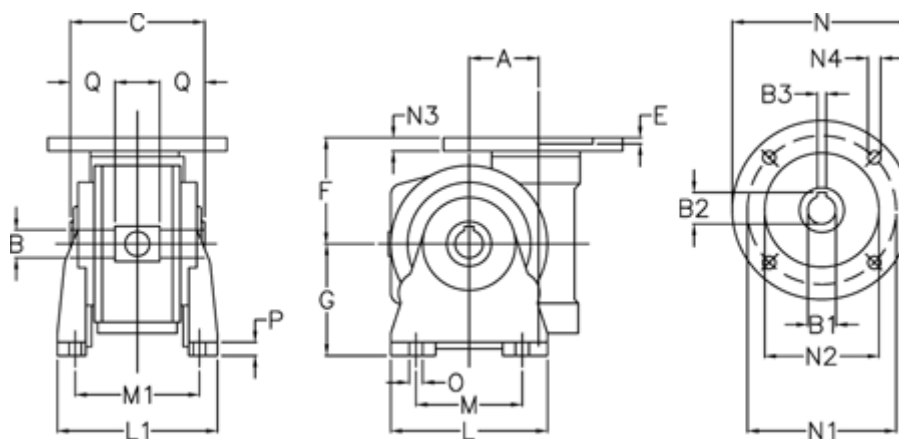

Article number: 3918049070323

Description: Worm gear with st. steel hollow shaft  
VF 49 EP-V-70- 63B14

## Measures

a	= 49.5	g	= 82	N3	= 7.0
B	= 25	L	= 110	N4	= 6.0
B1 E7	= 11	L1	= 124.0	O	= 8.5
B2	= 12.8	m	= 63	P	= 12
B3 H9	= 4	M1	= 98.5	Q	= 22.5
C	= 82	N	= 90		
E	= 3.0	N1	= 75		
F	= 70	N2	= 60		